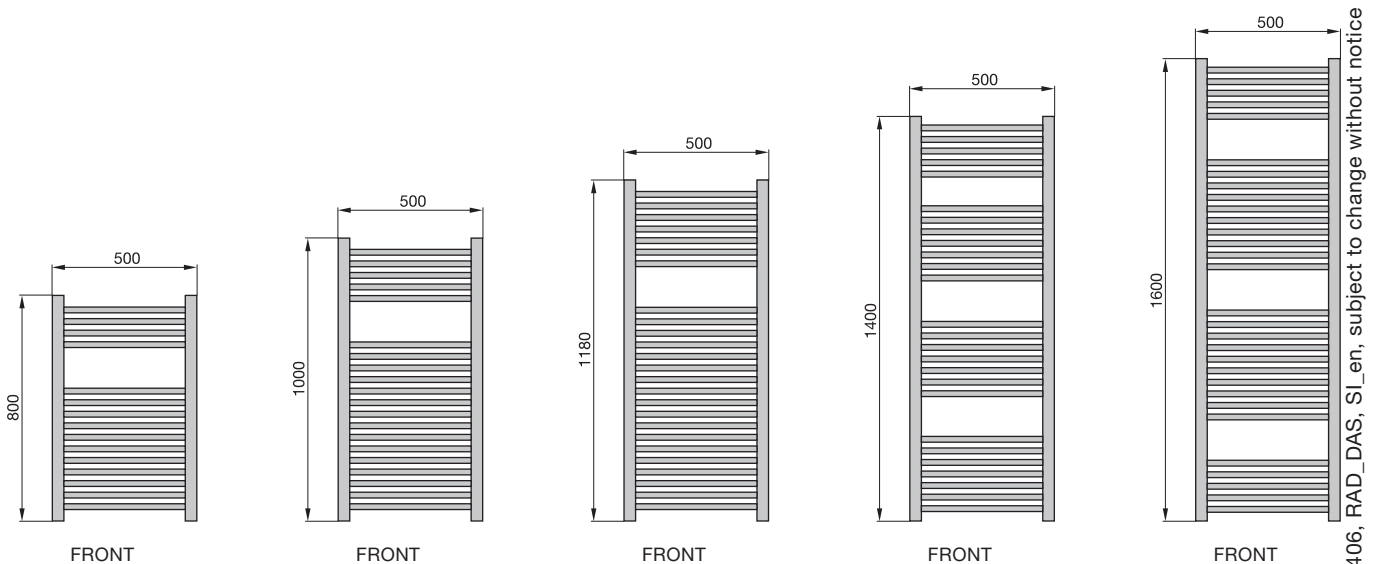

zehnder

always the
best climate

Zehnder Impa

Product data sheet

Zehnder Impa

Zehnder Impa stands out because of its subtle elegance and practical functionality. The geometric design with the square tube elements is a perfect fit for any bathroom. The generous clearance between the sets of tubes makes hanging and warming towels easy. The radiator is available in white and with a high-quality chrome finish.

Benefits

- Timeless design with square headers is ideal for classic bathrooms
- Small radiator depth ideal for narrow rooms
- Easy cleaning with the lambswool cleaning brush from Zehnder
- Generous spaces between the tubes convenient for hanging towels

Model overview

Dimensions in mm

V20170406, RAD_DAS, SI_en, subject to change without notice