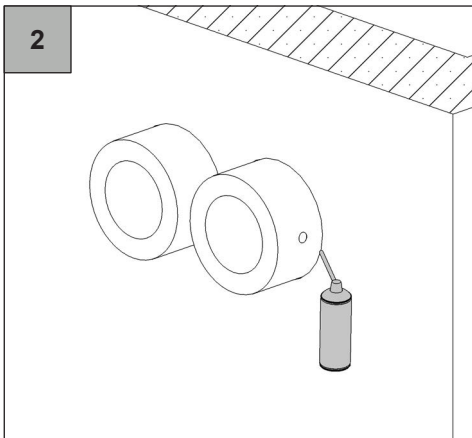

# Zehnder ComfoFresh

EAC-DN160-EHA-ODA-R-INOX

EAC-DN160-EHA-ODA-L-INOX

**zehnder**

Z\_10001047042\_AA\_V0319\_CSY\_Quick\_Guide\_DIN A5, subject to change without notice