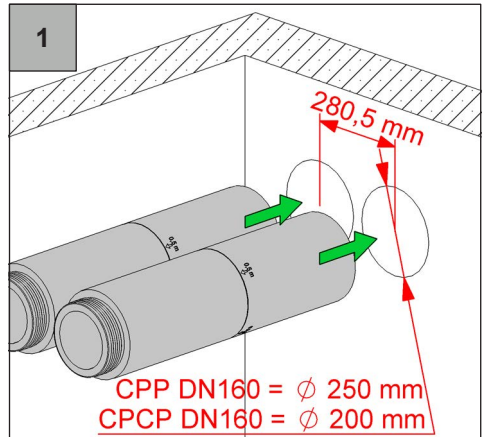

# Zehnder ComfoFresh

EAC-DN160-EHA-ODA-R-INOX

EAC-DN160-EHA-ODA-L-INOX

**zehnder**

Z\_10001047042\_AA\_V0319\_CSY\_Quick\_Guide\_DIN A5, subject to change without notice