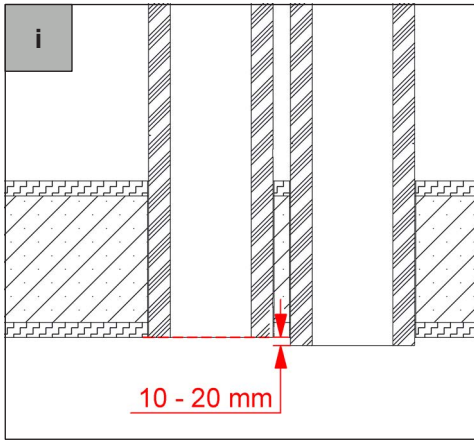

# Zehnder ComfoFresh

EAC-DN160-EHA-ODA-R-INOX

EAC-DN160-EHA-ODA-L-INOX

**zehnder**

Z\_10001047042\_AA\_V0319\_CSY\_Quick\_Guide\_DIN A5, subject to change without notice