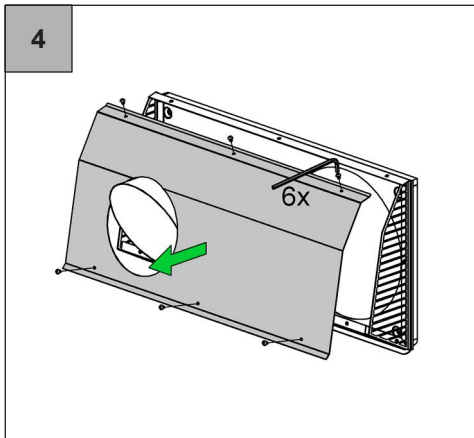

# Zehnder ComfoFresh

EAC-DN160-EHA-ODA-R-INOX

EAC-DN160-EHA-ODA-L-INOX

**zehnder**

Z\_10001047042\_AA\_V0319\_CSY\_Quick\_Guide\_DIN A5, subject to change without notice