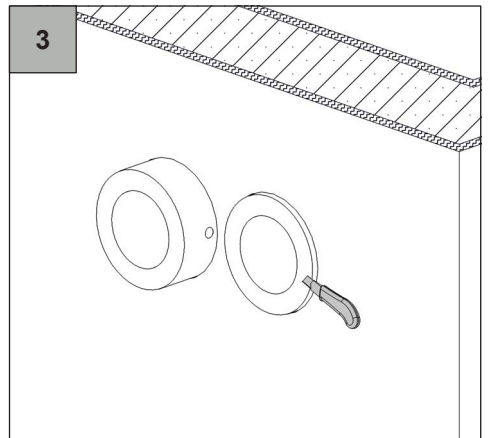

# Zehnder ComfoFresh

EAC-DN160-EHA-ODA-R-INOX

EAC-DN160-EHA-ODA-L-INOX

**zehnder**

Z\_10001047042\_AA\_V0319\_CSY\_Quick\_Guide\_DIN A5, subject to change without notice