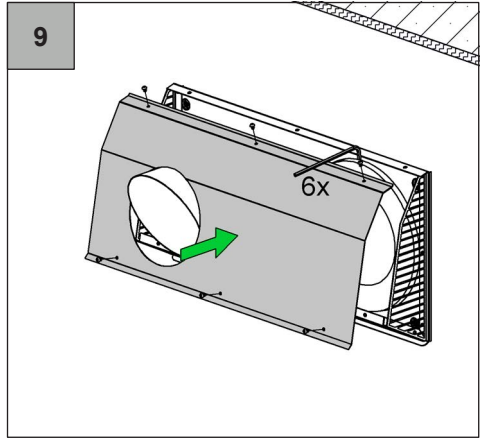

# Zehnder ComfoFresh

EAC-DN160-EHA-ODA-R-INOX

EAC-DN160-EHA-ODA-L-INOX

**zehnder**

Z\_10001047042\_AA\_V0319\_CSY\_Quick\_Guide\_DIN A5, subject to change without notice