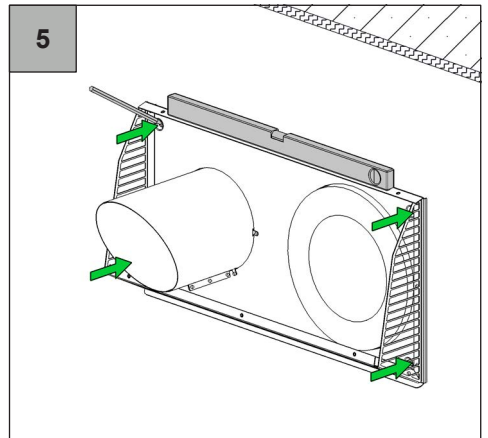

# Zehnder ComfoFresh

EAC-DN160-EHA-ODA-R-INOX

EAC-DN160-EHA-ODA-L-INOX

**zehnder**

Z\_10001047042\_AA\_V0319\_CSY\_Quick\_Guide\_DIN A5, subject to change without notice