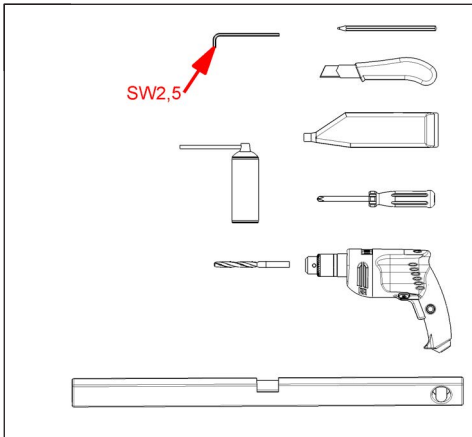

# Zehnder ComfoFresh

EAC-DN160-EHA-ODA-R-INOX

EAC-DN160-EHA-ODA-L-INOX

**zehnder**

Z\_10001047042\_AA\_V0319\_CSY\_Quick\_Guide\_DIN A5, subject to change without notice