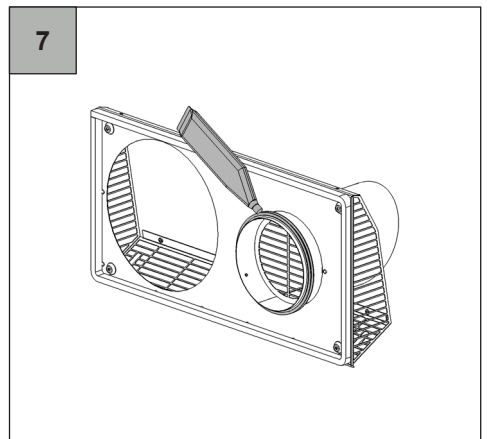

# Zehnder ComfoFresh

EAC-DN160-EHA-ODA-R-INOX

EAC-DN160-EHA-ODA-L-INOX

**zehnder**

Z\_10001047042\_AA\_V0319\_CSY\_Quick\_Guide\_DIN A5, subject to change without notice