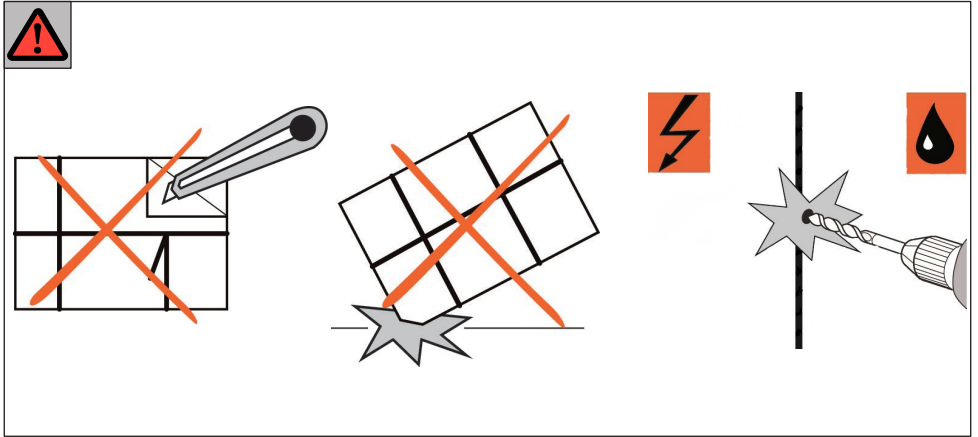

# Zehnder ComfoFresh

EAC-DN160-EHA-ODA-R-INOX

EAC-DN160-EHA-ODA-L-INOX

**zehnder**

Z\_10001047042\_AA\_V0319\_CSY\_Quick\_Guide\_DIN A5, subject to change without notice