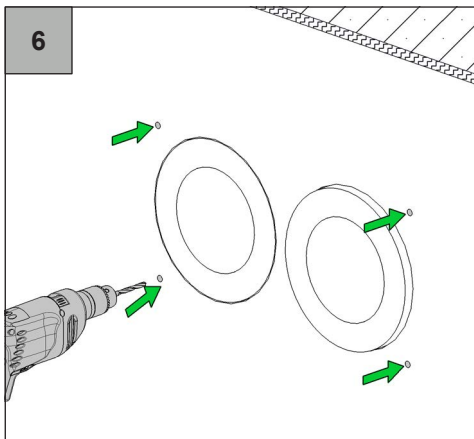

# Zehnder ComfoFresh

EAC-DN160-EHA-ODA-R-INOX

EAC-DN160-EHA-ODA-L-INOX

**zehnder**

Z\_10001047042\_AA\_V0319\_CSY\_Quick\_Guide\_DIN A5, subject to change without notice