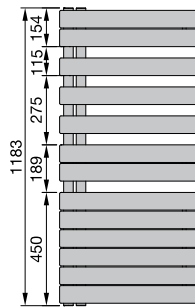

# Zehnder Roda Spa Asym

Zehnder Roda Spa Asym means design and comfort for your bathroom. Delightful looks and practical asymmetric arrangement of its flat tubes, which allow for towels to be conveniently hung from the side. Available in almost any colour and finish from the Zehnder colour chart.

## Model overview

FRONT

FRONT

FRONT

Dimensions in mm

## Connection to hot water central heating system

Painted version

Model	H mm	L mm	Thermal output			
			75/65/20 °C <sup>1)</sup> Watt	70/55/24 °C Watt	55/45/24 °C Watt	55/45/20 °C Watt
<b>Left-hand version</b>						
ROFL-080-055	805	550	429	311	191	228
ROFL-120-055	1183	550	594	429	263	314
ROFL-170-055	1676	550	809	581	354	424
<b>Right-hand version</b>						
ROFR-080-055	805	550	429	311	191	228
ROFR-120-055	1183	550	594	429	263	314
ROFR-170-055	1676	550	809	581	354	424

H = height, L = length

1) Nominal heat output according to EN 442

Zehnder Group Deutschland GmbH · Sales International · Almweg 34 · 77933 Lahr · Germany  
 T +49 7821 586-392 · F +49 7821 586-406 · sales.international@zehndergroup.com · www.international.zehnder-systems.com