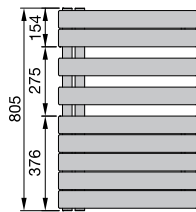

# Zehnder Roda Spa Asym

Zehnder Roda Spa Asym means design and comfort for your bathroom. Delightful looks and practical asymmetric arrangement of its flat tubes, which allow for towels to be conveniently hung from the side. Available in almost any colour and finish from the Zehnder colour chart.

## Model overview

FRONT

FRONT

FRONT

Dimensions in mm

## Connection to hot water central heating system

Painted version

Model	H mm	L mm	Thermal output			
			75/65/20 °C <sup>1)</sup> Watt	70/55/24 °C Watt	55/45/24 °C Watt	55/45/20 °C Watt
<b>Left-hand version</b>						
ROFL-080-055	805	550	429	311	191	228
ROFL-120-055	1183	550	594	429	263	314
ROFL-170-055	1676	550	809	581	354	424
<b>Right-hand version</b>						
ROFR-080-055	805	550	429	311	191	228
ROFR-120-055	1183	550	594	429	263	314
ROFR-170-055	1676	550	809	581	354	424