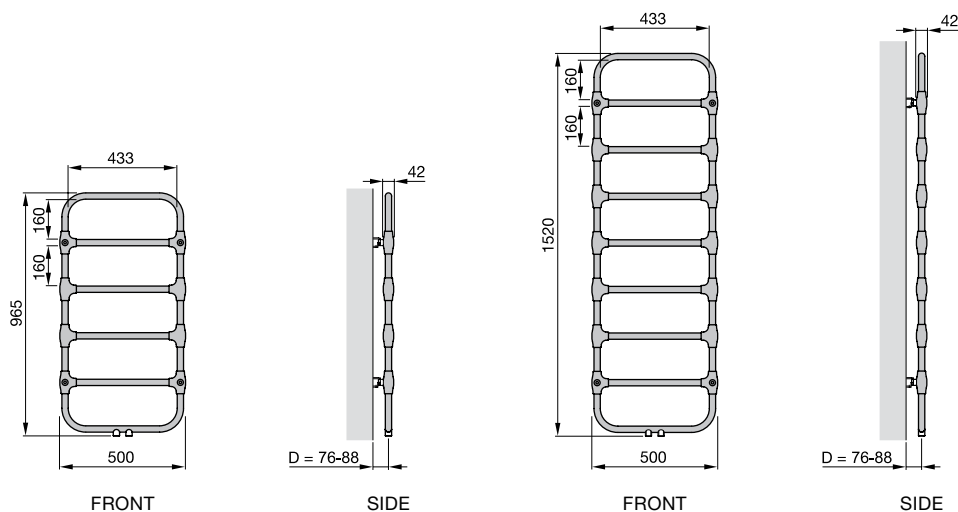

Model overview

D = distance from wall to middle of connection

Dimensions in mm

Zehnder Nobis

Connection to hot water central heating and open heating system

Chrome-plated version

Model	H mm	L mm	Thermal output			
			75/65/20 °C ¹⁾ Watt	70/55/24 °C Watt	55/45/24 °C Watt	55/45/20 °C Watt
NOB-100-050	965	500	185	132	80	96.2
NOB-150-050	1520	500	288	205	123	148