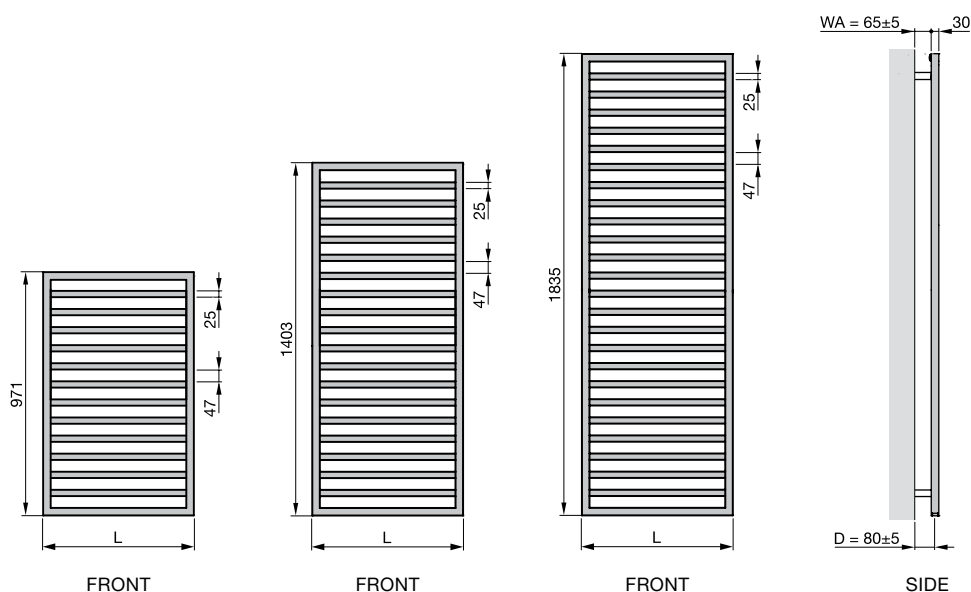

Zehnder Quaro

Product data sheet

Distinct shapes, strong, subtle design. The square design of Zehnder Quaro does not intrude but rather complements its surroundings. It is a perfect fit for any modern bathroom. Available in almost any colour and finish from the Zehnder colour chart. Timeless design through a geometric shape, which also makes for an impressive room divider.

Model overview

L = length
 D = distance from wall to middle of connection
 WA = wall clearance

Dimensions in mm

Connection to hot water central heating system

Painted version

Model	H ²⁾ mm	L mm	Thermal output				Classification electric heating element Watt
			75/65/20 °C ¹⁾ Watt	70/55/24 °C Watt	55/45/24 °C Watt	55/45/20 °C Watt	
QA-100-030	971	300	299	216	133	159	300
QA-100-045	971	450	420	304	187	223	300
QA-100-060	971	600	533	387	239	284	300
QA-140-030	1403	300	421	305	188	225	300
QA-140-045	1403	450	590	428	264	315	500
QA-140-060	1403	600	749	543	335	400	600
QA-180-030	1835	300	543	394	243	290	300
QA-180-045	1835	450	761	552	341	406	600